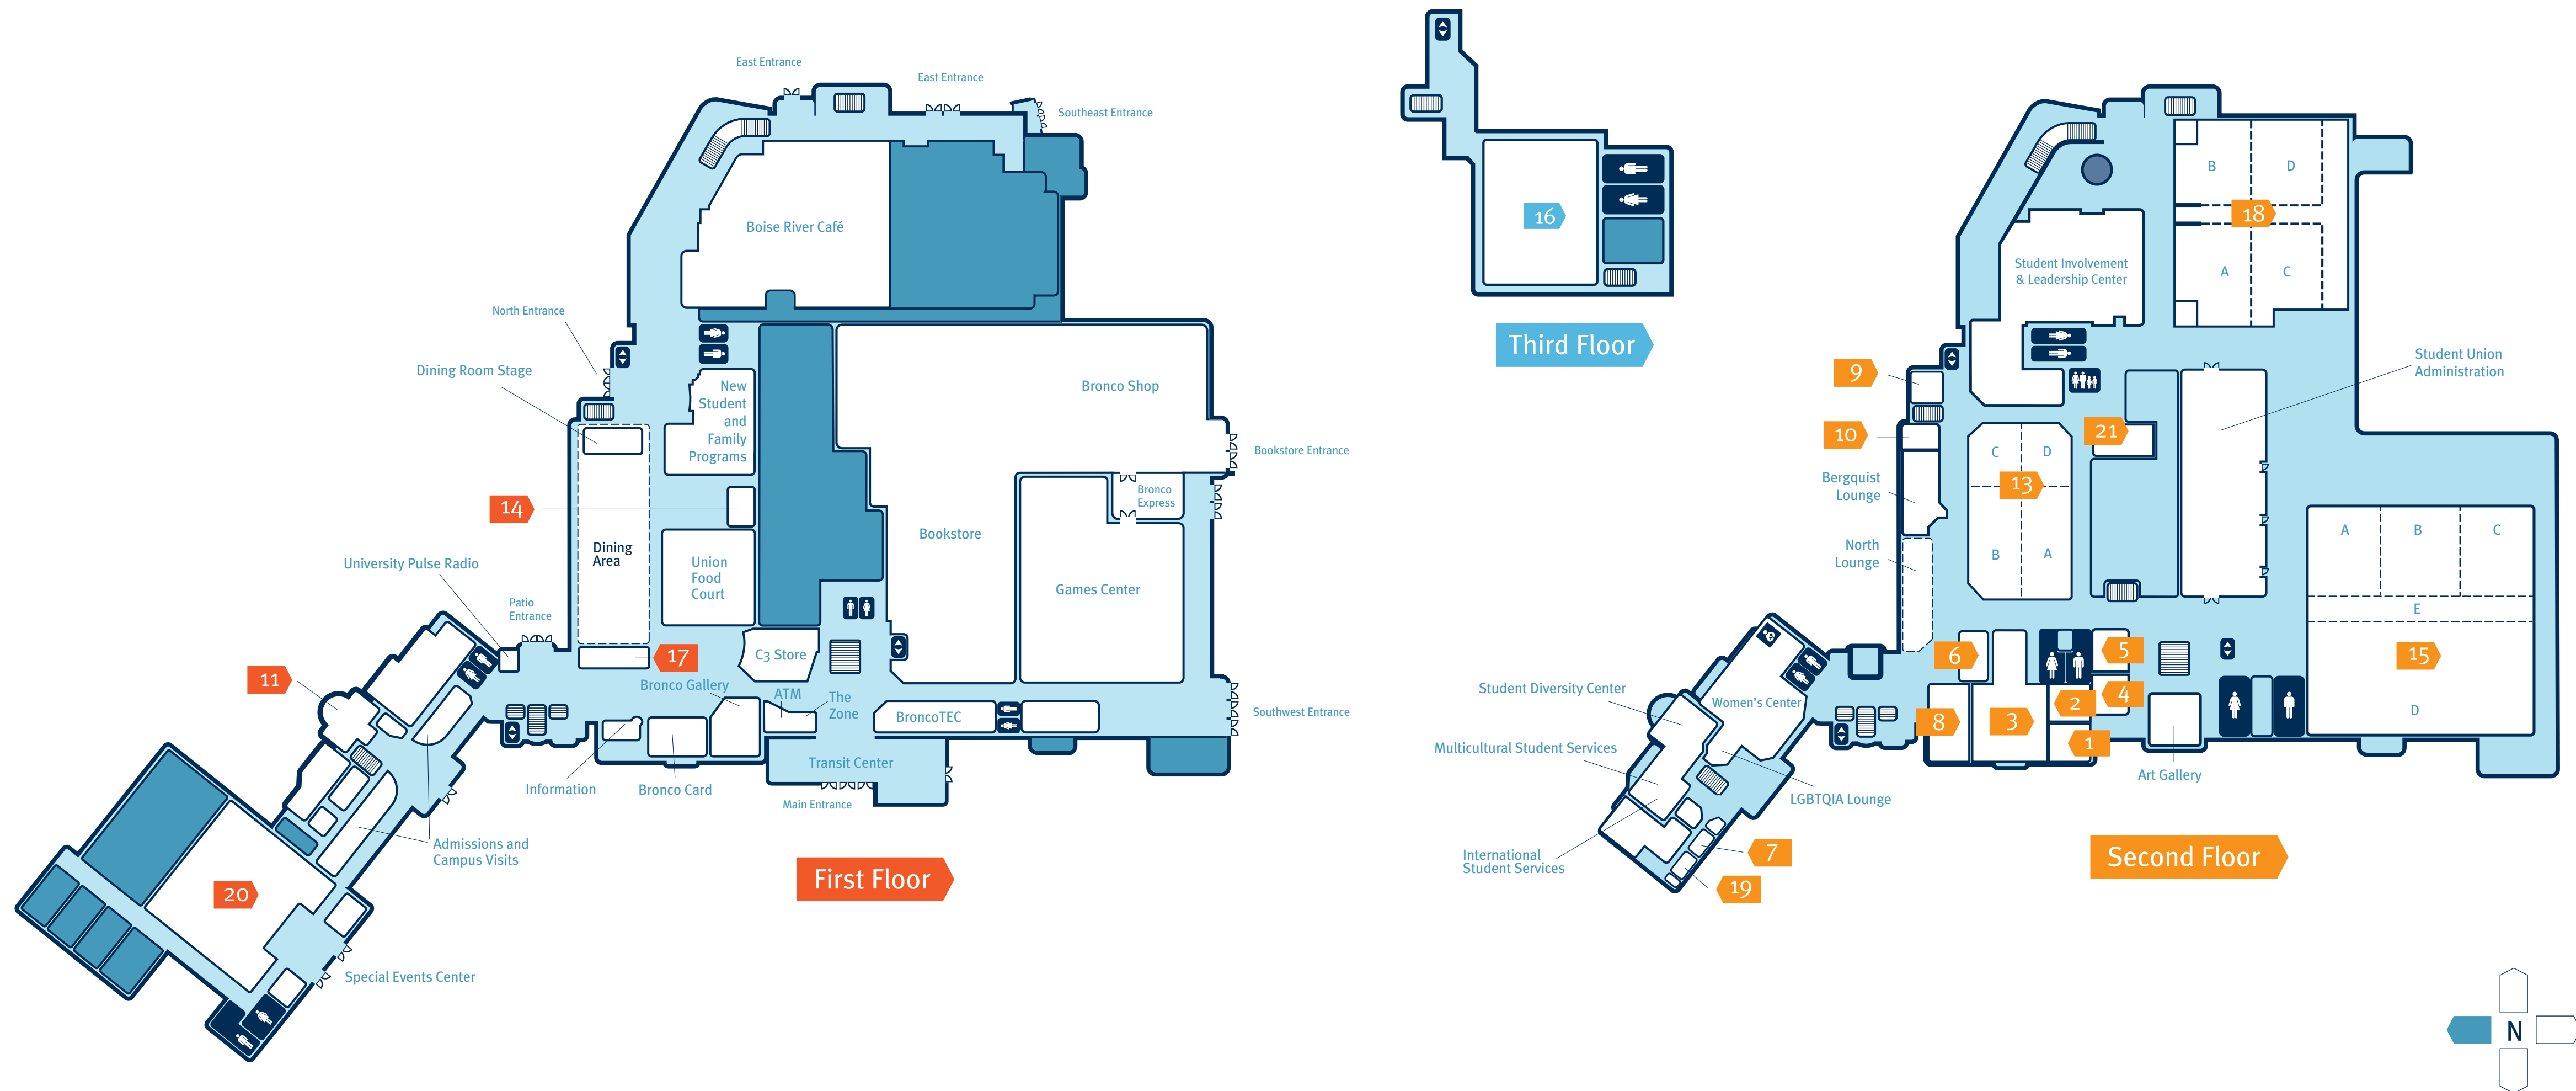

The Boise State STUDENT UNION

First Floor

Admissions and Campus Visits
ATM
Boise River Café
Bronco Card Office
Bronco Gallery
Bronco Shop
Bronco TEC
C3 Store
Campus Copy

Forum Room **11**
Games Center
Information Desk
Johnson Room **14**
Marketing Booths **17**
Special Events Center **20**
Union Food Court
University Bookstore

Second Floor

Ah Fong Room **1**
Alexander Room **2**
Art Gallery
Barnwell Room **3**
Bergquist Lounge
Boyington Room **4**
Brink Room **5**
Cataldo Room **6**
Chief Joseph Room **7**
Farnsworth Room **8**
Fisher Room **9**

Foote Room **10**
Hatch Ballroom **13**
International Student Services
Jordan Ballroom **15**
Multicultural Student Services
Shipman Room **19**
Simplot Ballroom **18**
Student Diversity Center
Student Involvement & Leadership Center
Student Union Administration
Trueblood Room **21**
Women's Center **♀**

Third Floor

Lookout Room **16**