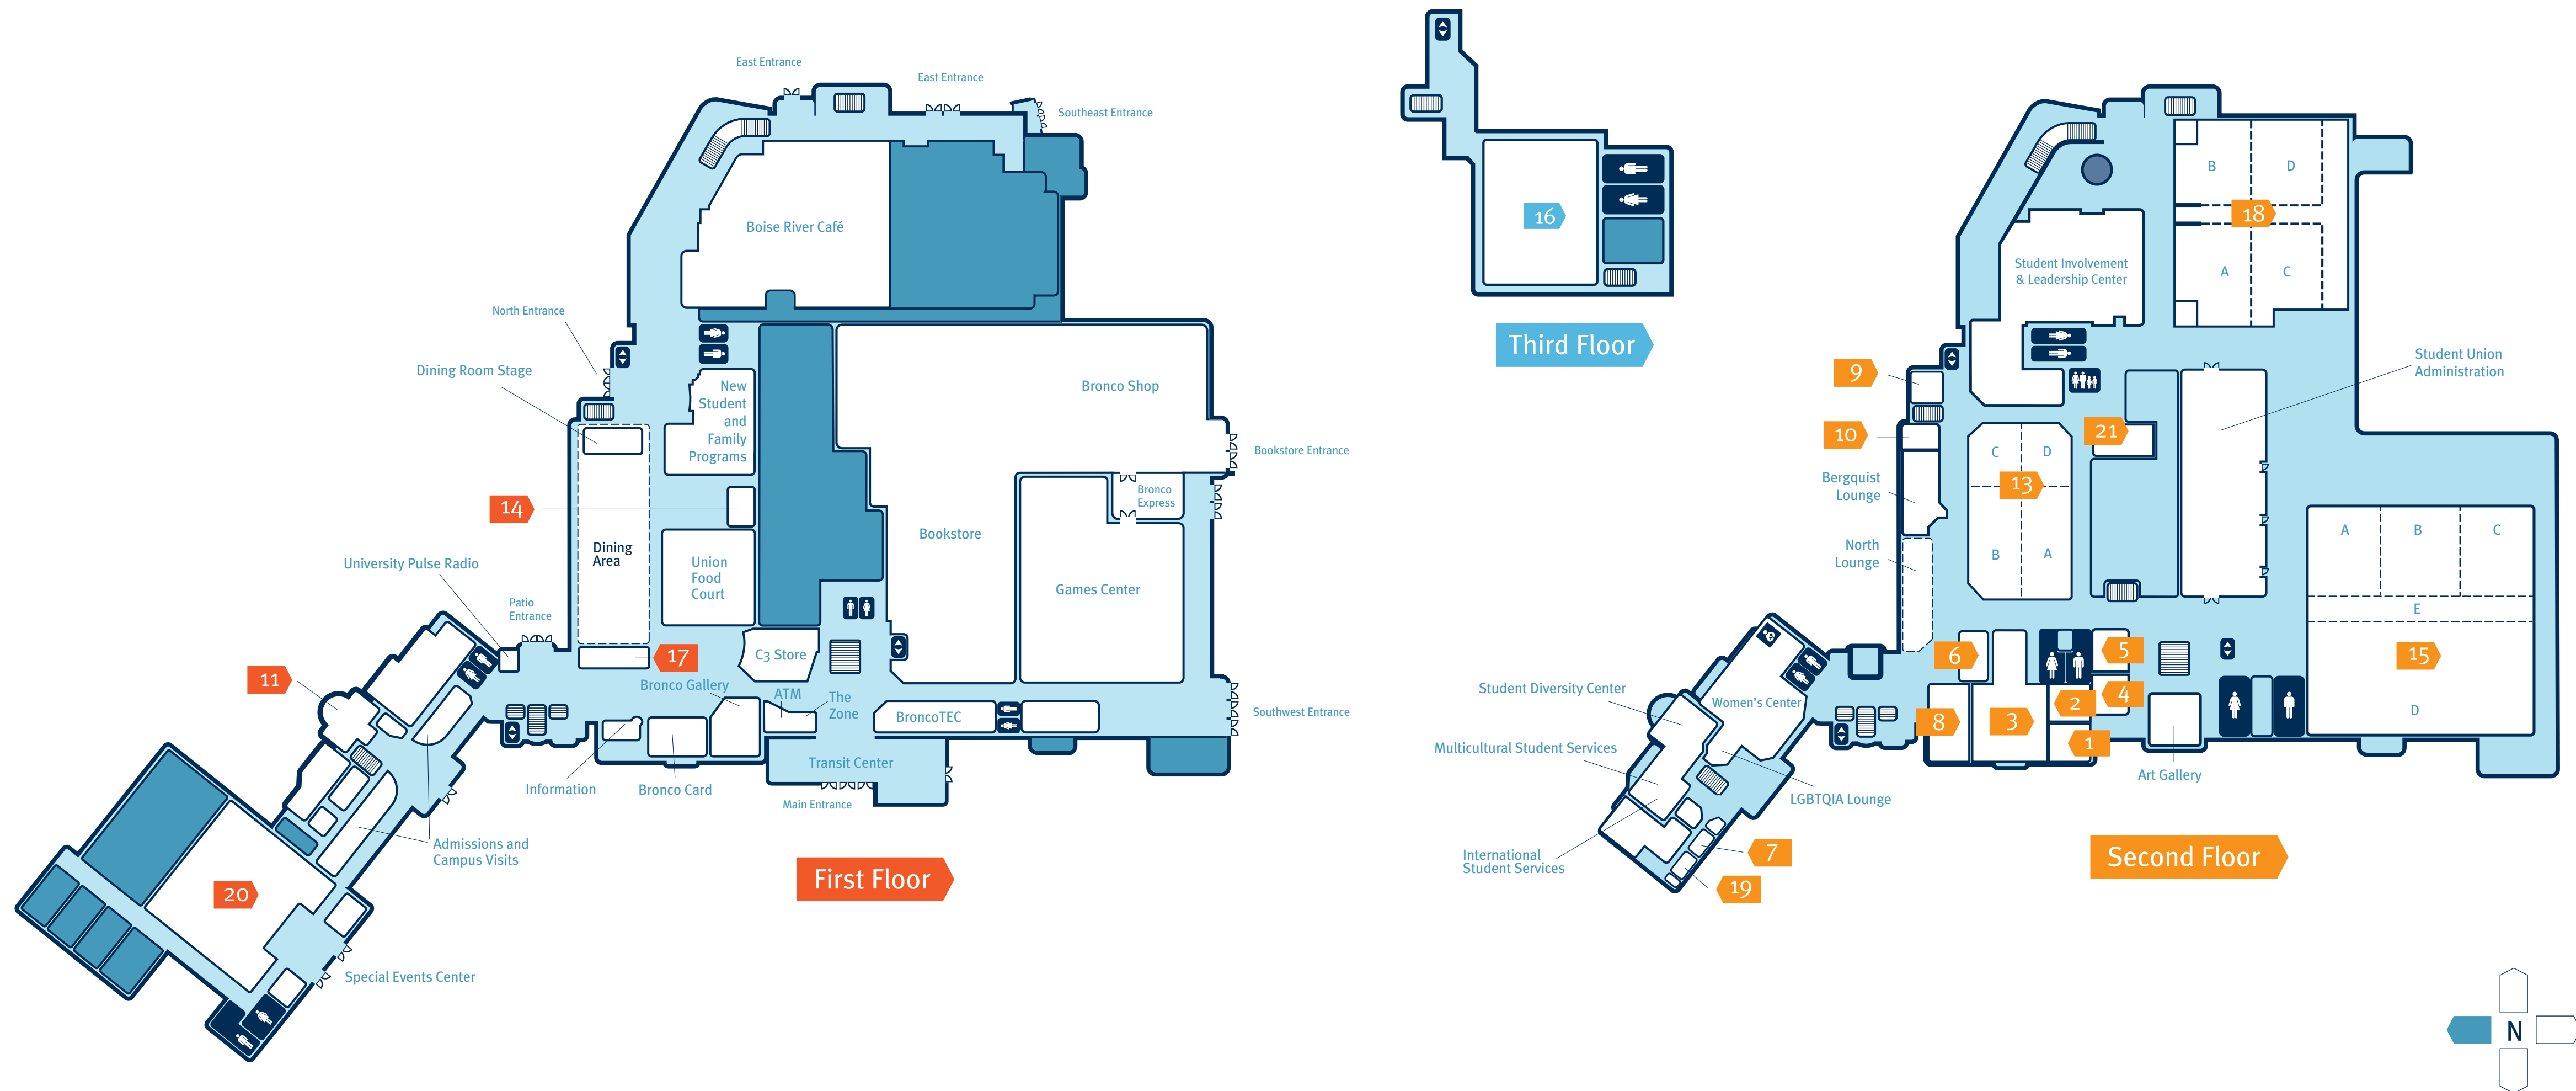

The Boise State STUDENT UNION

First Floor

Admissions and Campus Visits
ATM
Boise River Café
Bronco Card Office
Bronco Gallery
Bronco Shop
Bronco TEC
C3 Store
Campus Copy

Forum Room **11**
Games Center
Information Desk
Johnson Room **14**
Marketing Booths **17**
Special Events Center **20**
Union Food Court
University Bookstore

Second Floor

Ah Fong Room **1**
Alexander Room **2**
Art Gallery
Barnwell Room **3**
Bergquist Lounge
Boyington Room **4**
Brink Room **5**
Cataldo Room **6**
Chief Joseph Room **7**
Farnsworth Room **8**
Fisher Room **9**

Foote Room **10**
Hatch Ballroom **13**
International Student Services
Jordan Ballroom **15**
Multicultural Student Services
Shipman Room **19**
Simplot Ballroom **18**
Student Diversity Center
Student Involvement & Leadership Center
Student Union Administration
Trueblood Room **21**
Women's Center **2**

Third Floor

Lookout Room **16**