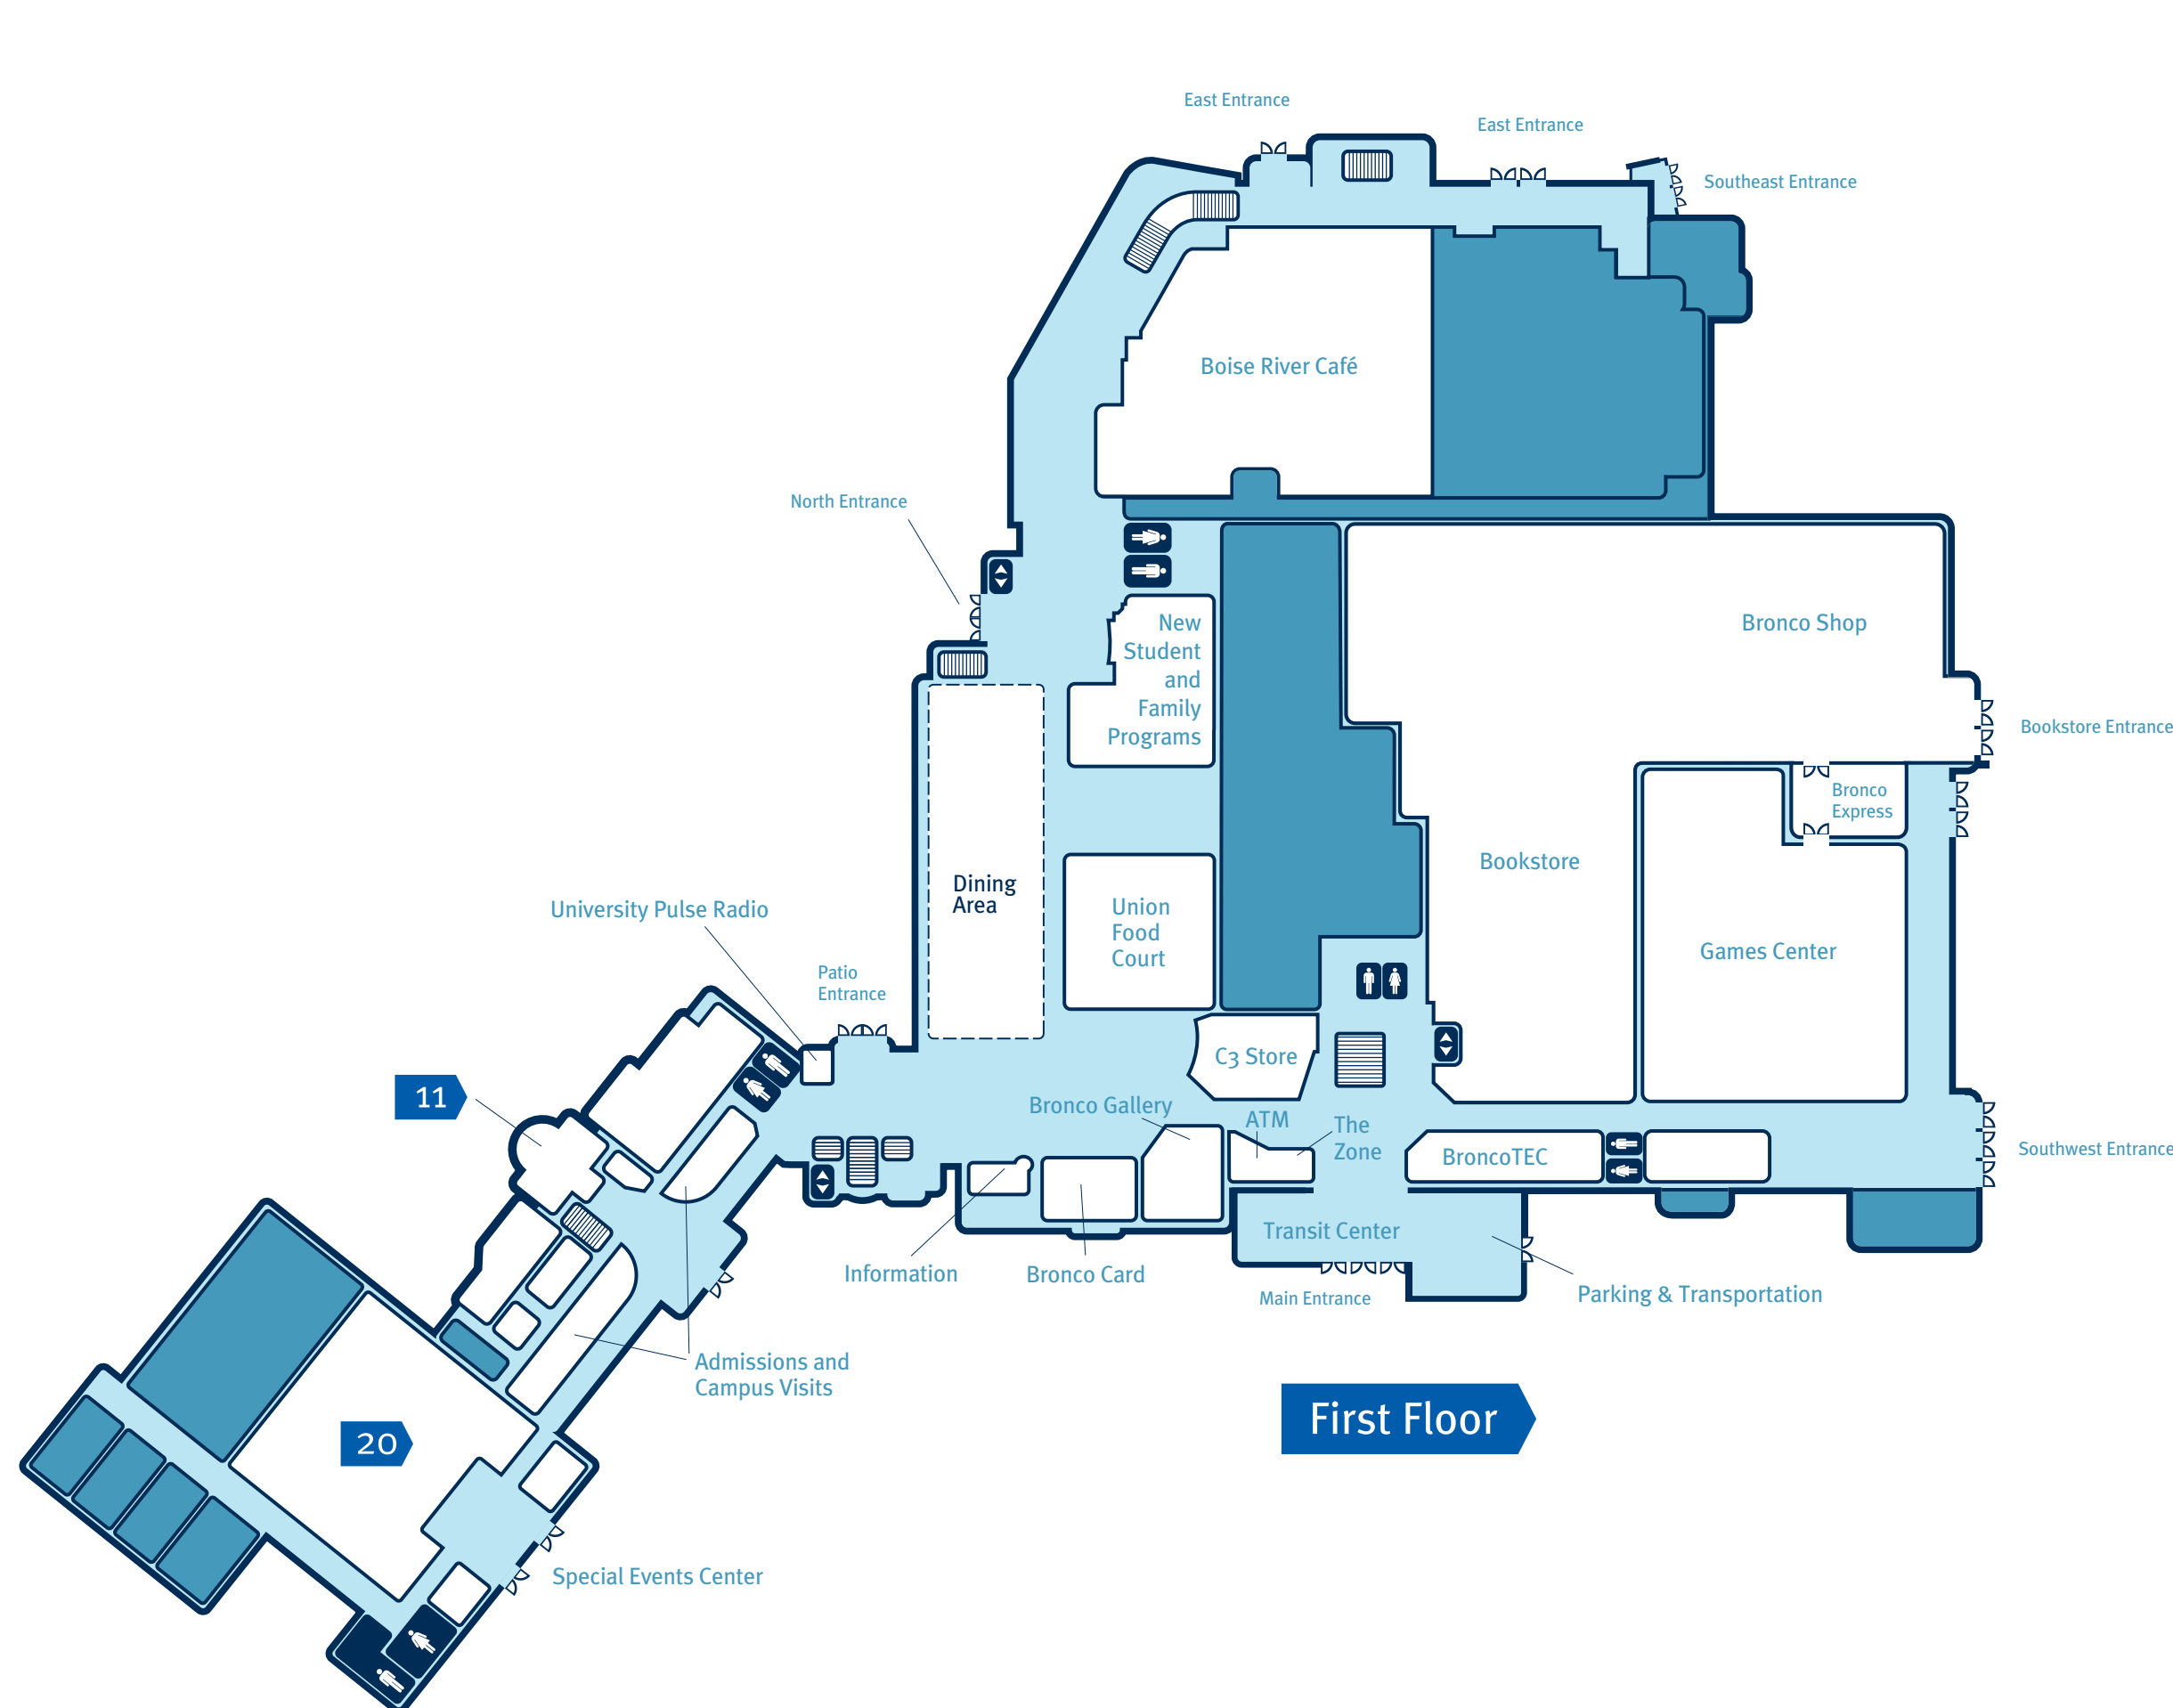

BOISE STATE UNIVERSITY STUDENT UNION

First Floor

- Admissions and Campus Visits
- ATM
- Boise River Café
- Bookstore
- Bronco Card Office
- Bronco Gallery
- Bronco Shop
- Bronco TEC

- C3 Store
- Forum Room **11**
- Games Center
- Information Desk
- Special Events Center **20**
- The Zone
- Union Food Court

Second Floor

- Ah Fong Room **1**
- Alexander Room **2**
- Art Gallery
- Barnwell Room **3**
- Bergquist Lounge
- Boyington Room **4**
- Brink Room **5**
- Cataldo Room **6**
- Chief Joseph Room **7**
- Farnsworth Room **8**
- Fisher Room **9**

- Foote Room **10**
- Hatch Ballroom **13**
- International Student Services
- Jordan Ballroom **15**
- Multicultural Student Services
- Shipman Room **19**
- Simplot Ballroom **18**
- Student Diversity Center
- Student Involvement & Leadership Center
- Student Union Administration
- Trueblood Room **21**
- Women's Center **♀**

Third Floor

- Lookout Room **16**